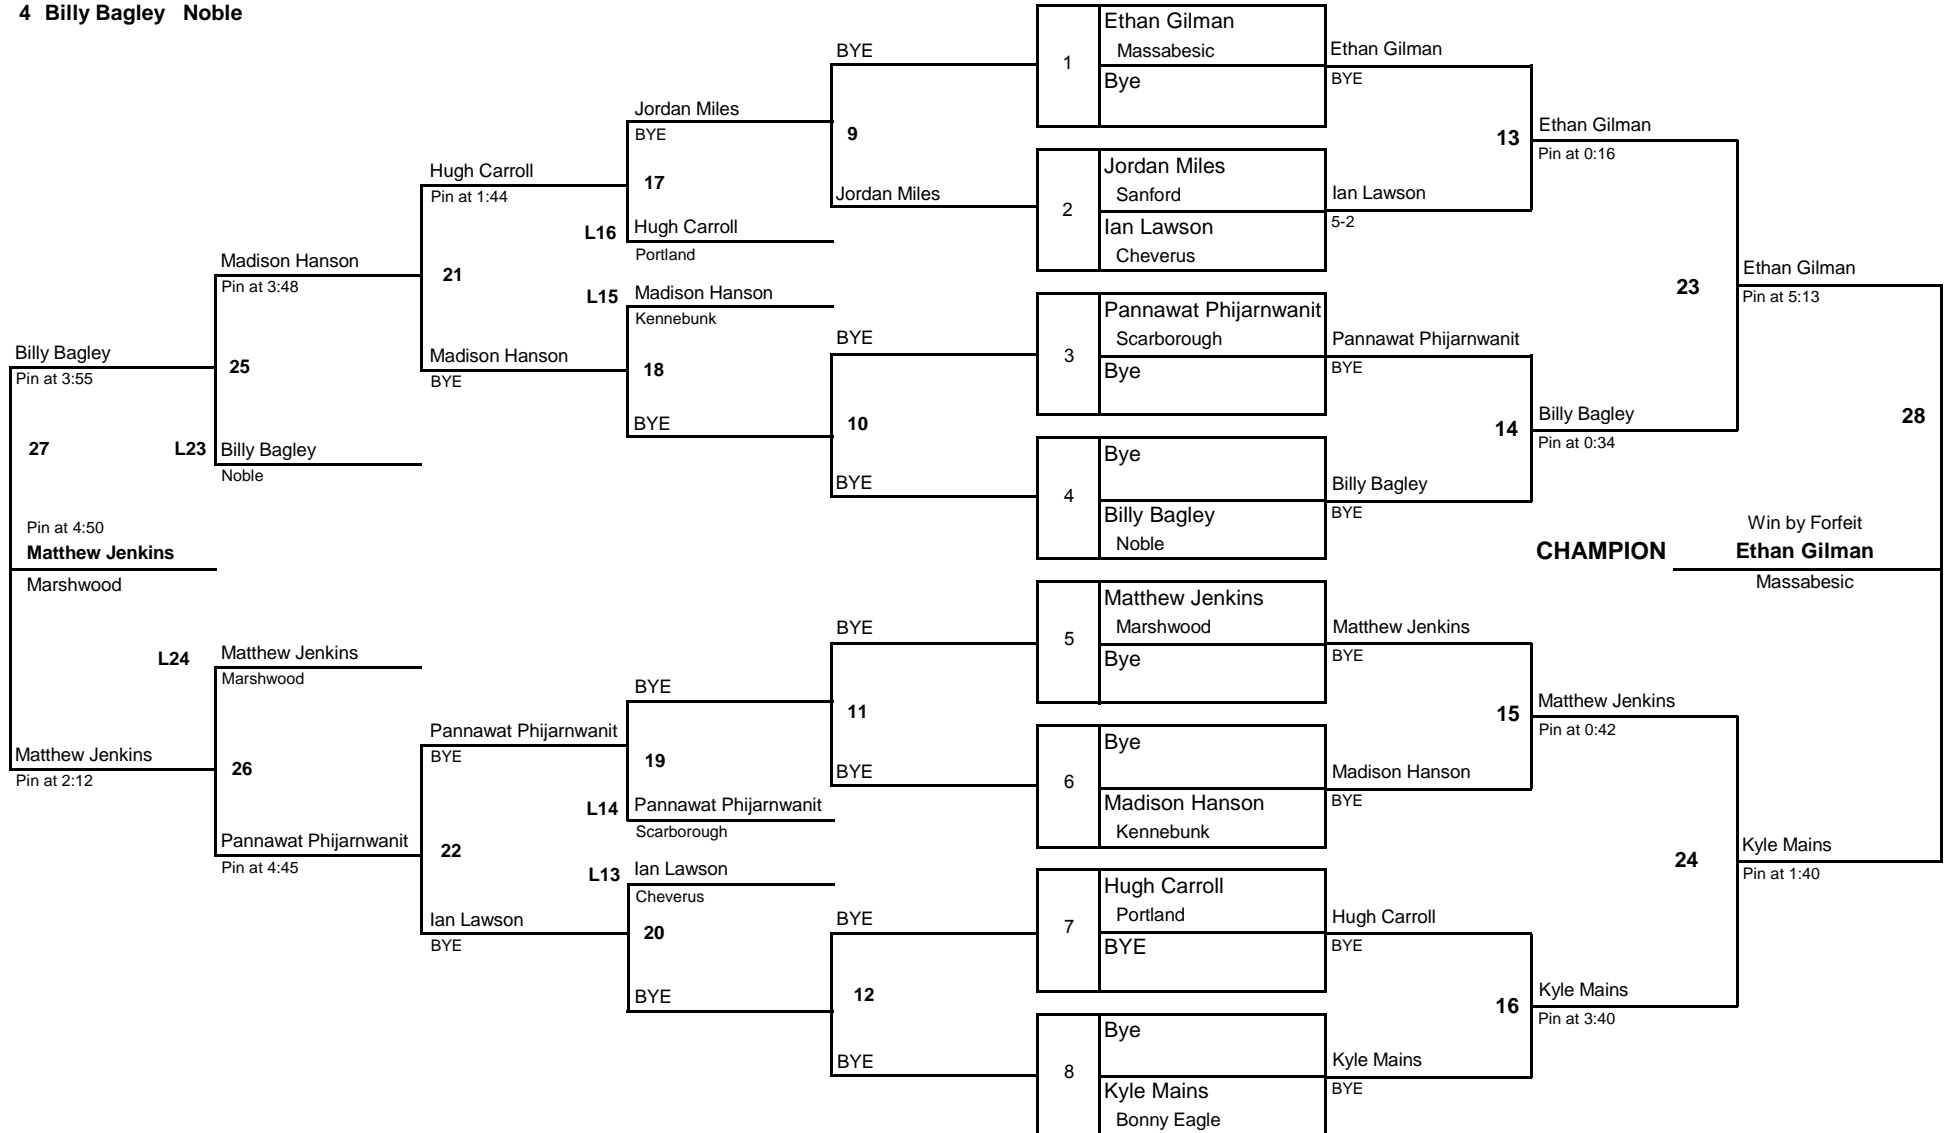

CLASS A WEST

DIVISION

119

WEIGHT

Class A West 2010 Regionals

February 6, 2010

- 1 Ethan Gilman Massabesic
- 2 Kyle Mains Bonny Eagle
- 3 Matthew Jenkins Marshwood
- 4 Billy Bagley Noble