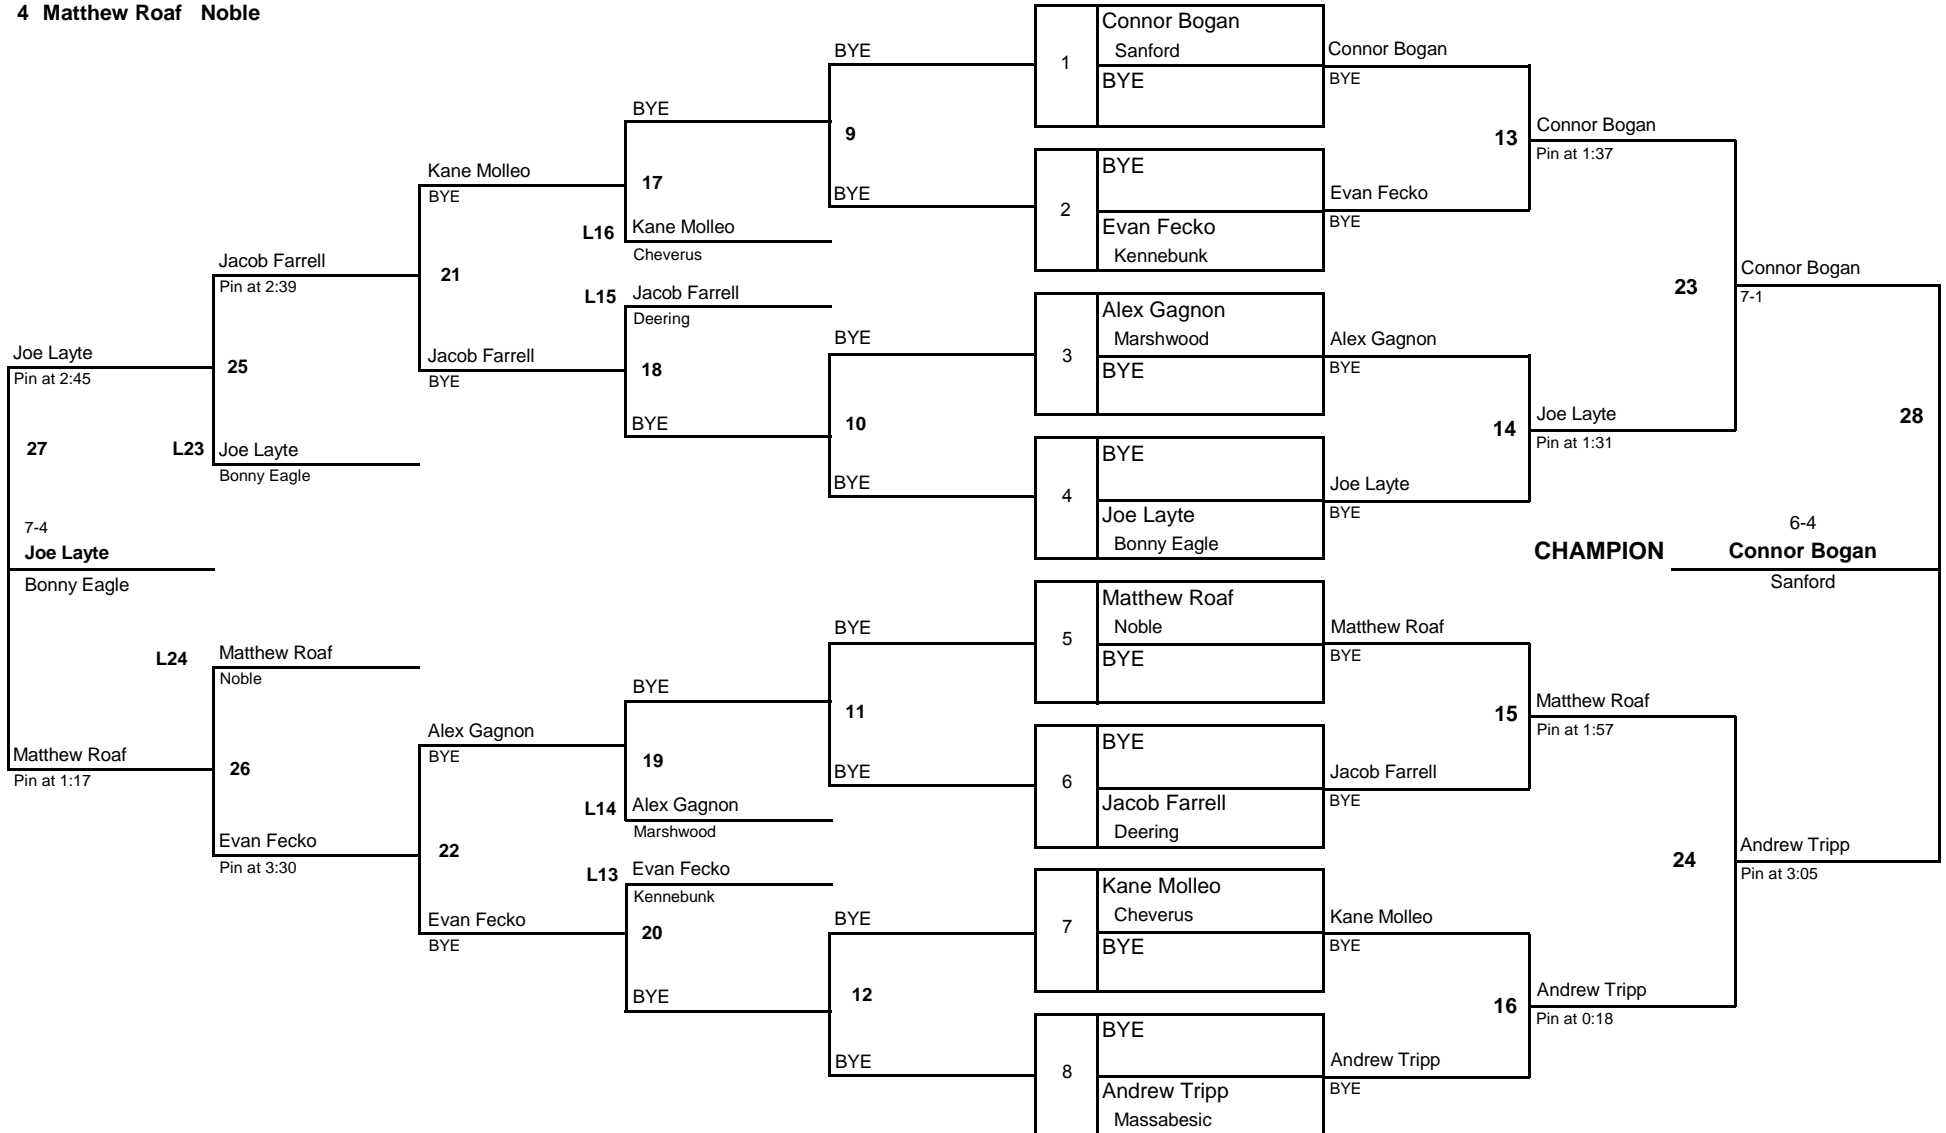

CLASS A WEST

DIVISION

160

WEIGHT

Class A West 2010 Regionals

February 6, 2010

- 1 Connor Bogan Sanford
- 2 Andrew Tripp Massabesic
- 3 Joe Layte Bonny Eagle
- 4 Matthew Roaf Noble