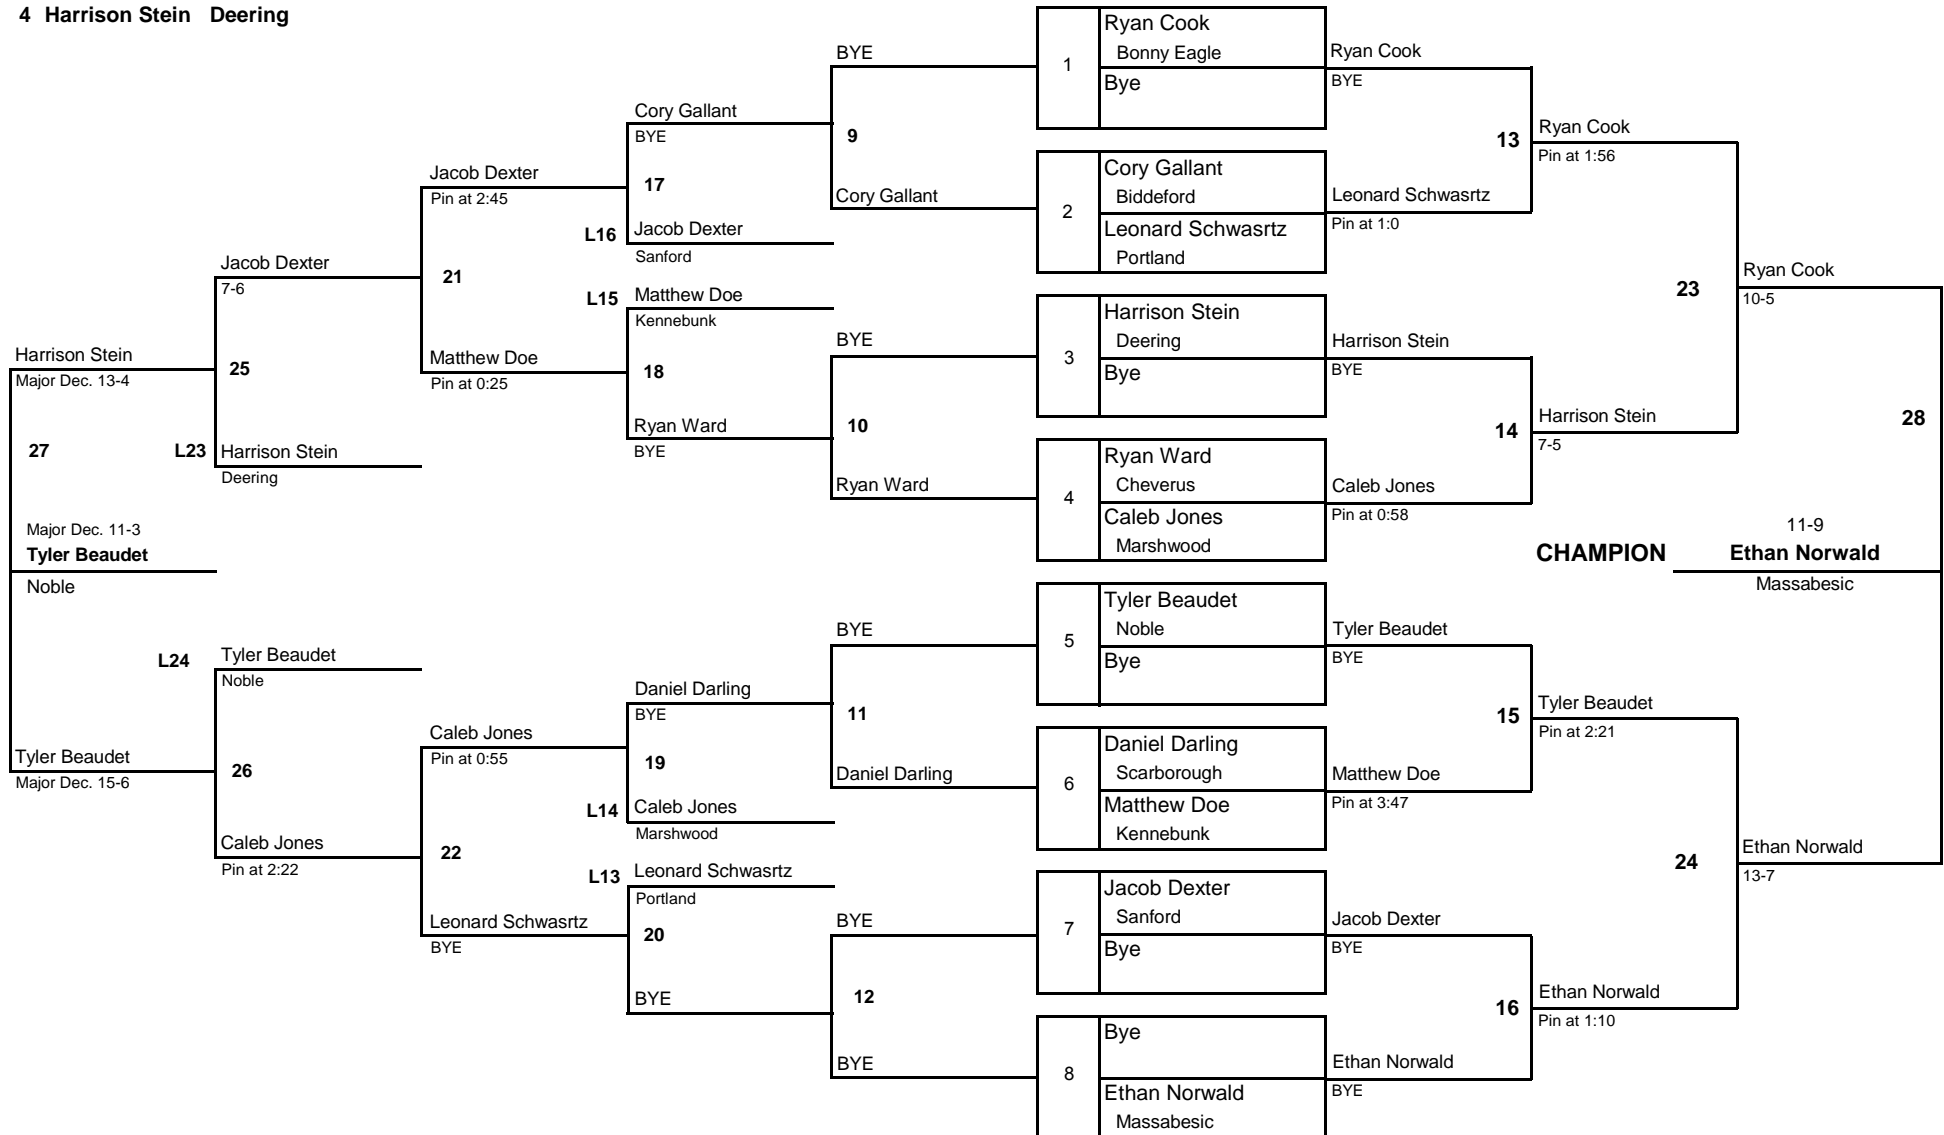

CLASS A WEST

DIVISION

130

WEIGHT

Class A West 2010 Regionals

February 6, 2010

- 1 Ethan Norwald Massabesic
- 2 Ryan Cook Bonny Eagle
- 3 Tyler Beaudet Noble
- 4 Harrison Stein Deering