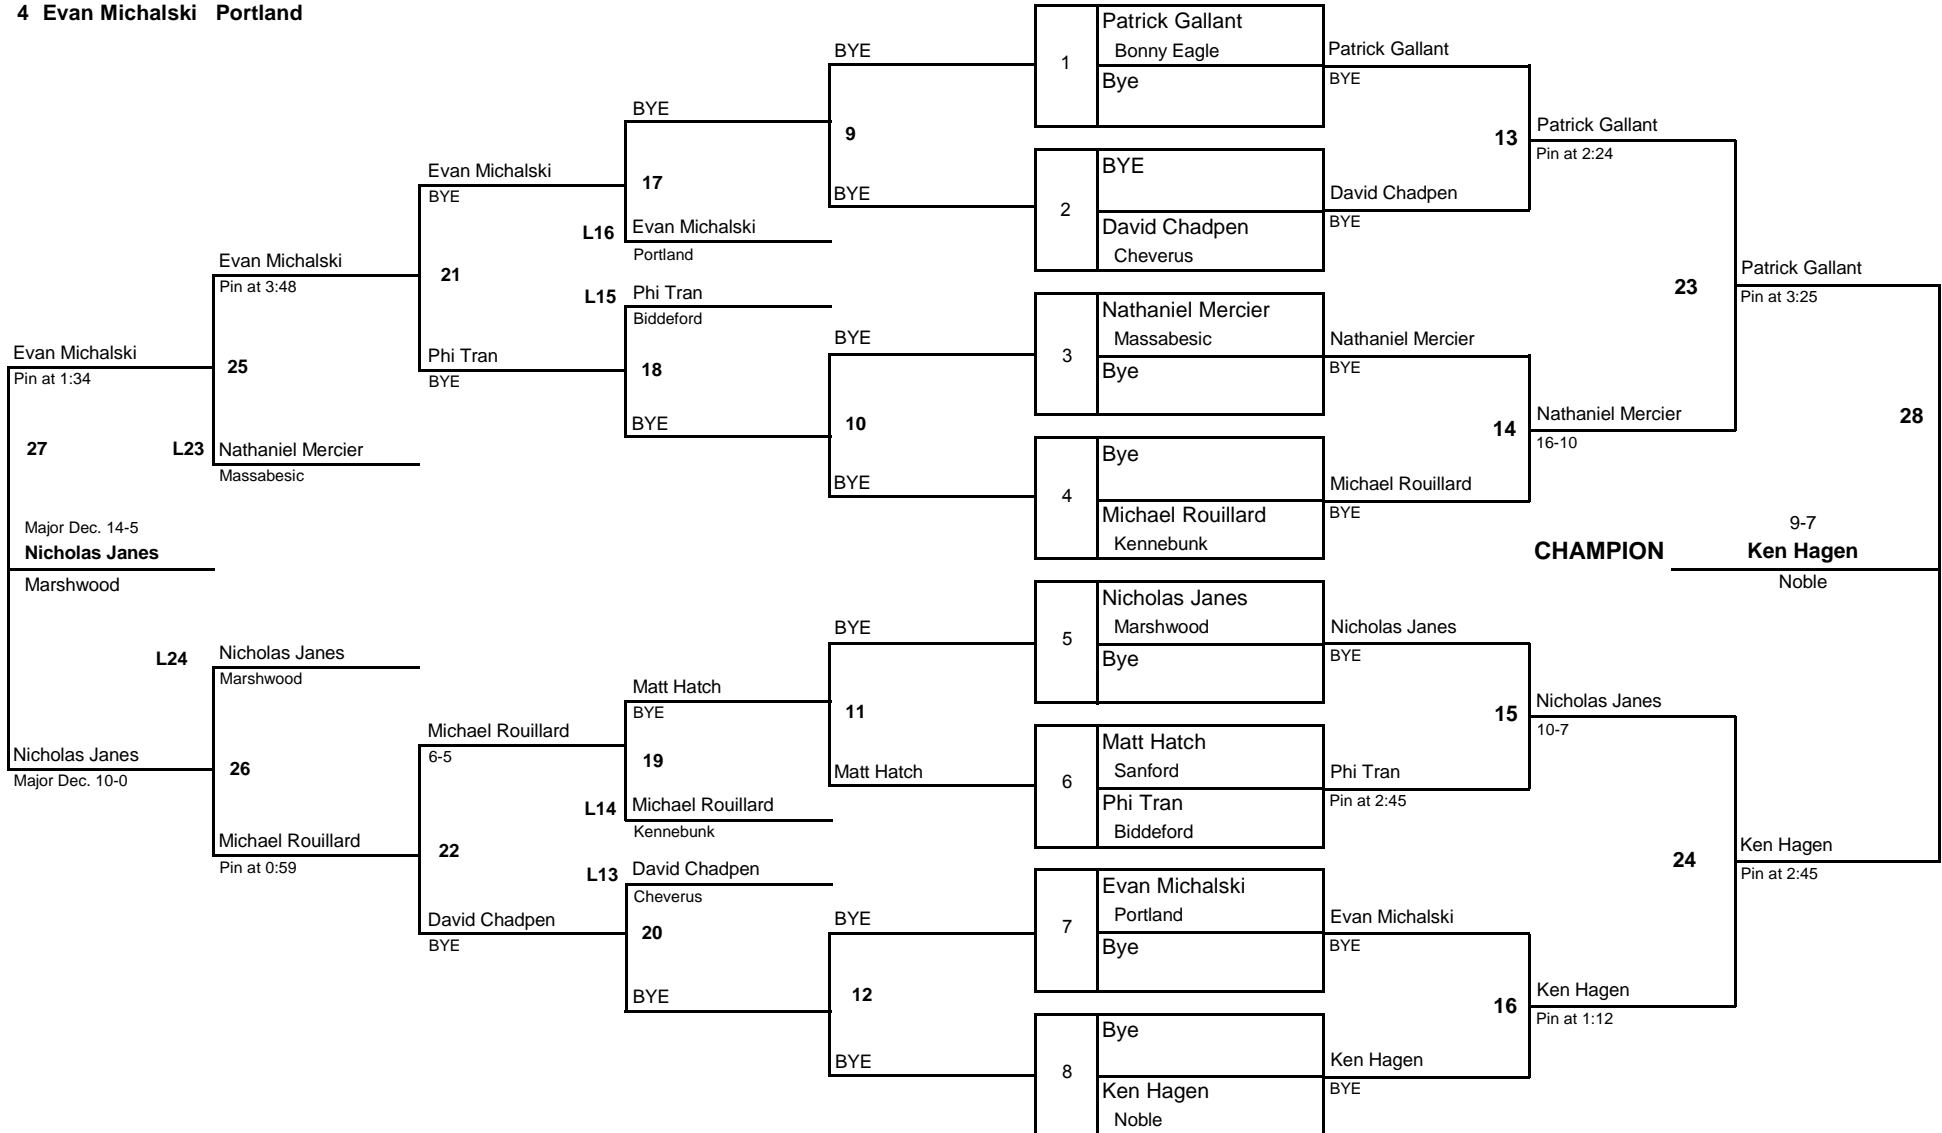

CLASS A WEST

DIVISION

125

WEIGHT

Class A West 2010 Regionals

February 6, 2010

- 1 Ken Hagen Noble
- 2 Patrick Gallant Bonny Eagle
- 3 Nicholas Janes Marshwood
- 4 Evan Michalski Portland