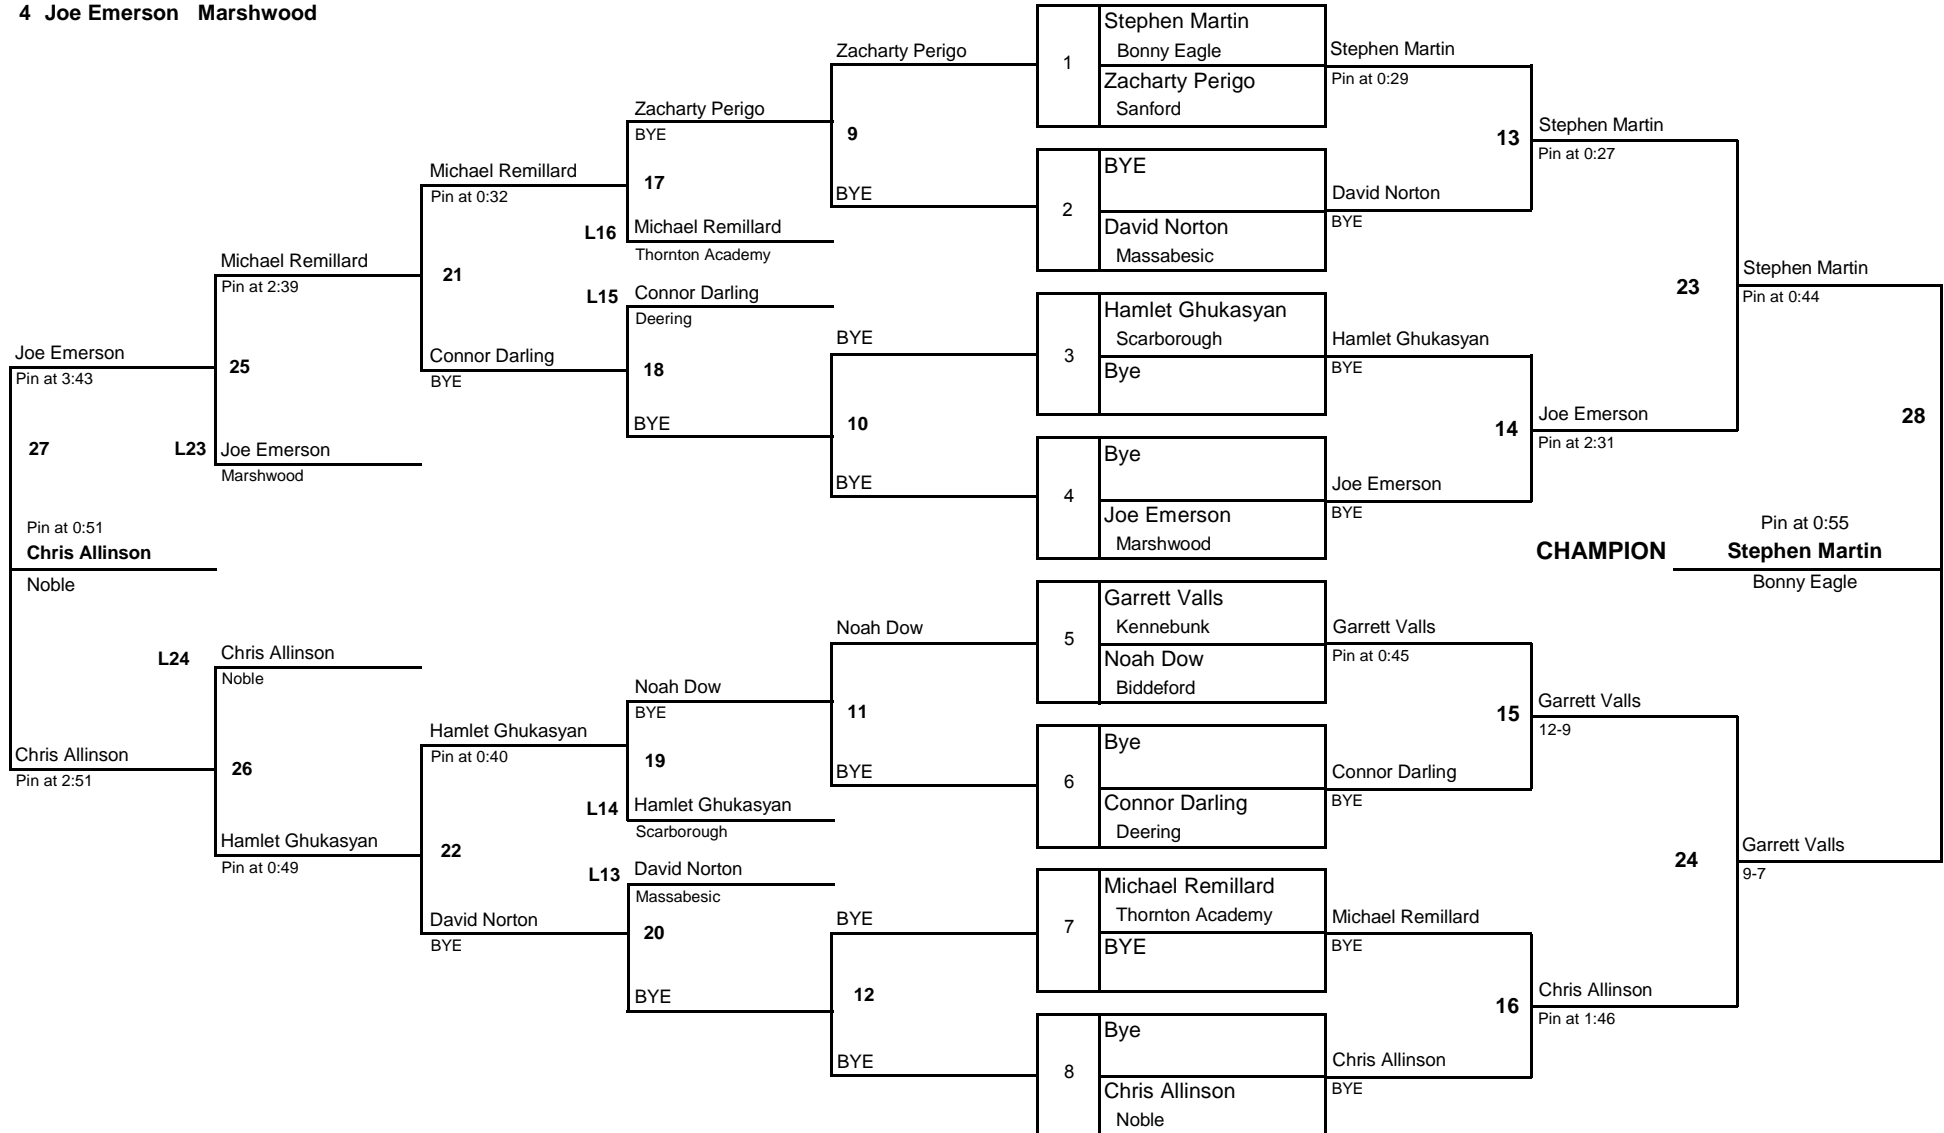

CLASS A WEST

DIVISION

171

WEIGHT

Class A West 2010 Regionals

February 6, 2010

- 1 Stephen Martin Bonny Eagle
- 2 Garrett Valls Kennebunk
- 3 Chris Allinson Noble
- 4 Joe Emerson Marshwood