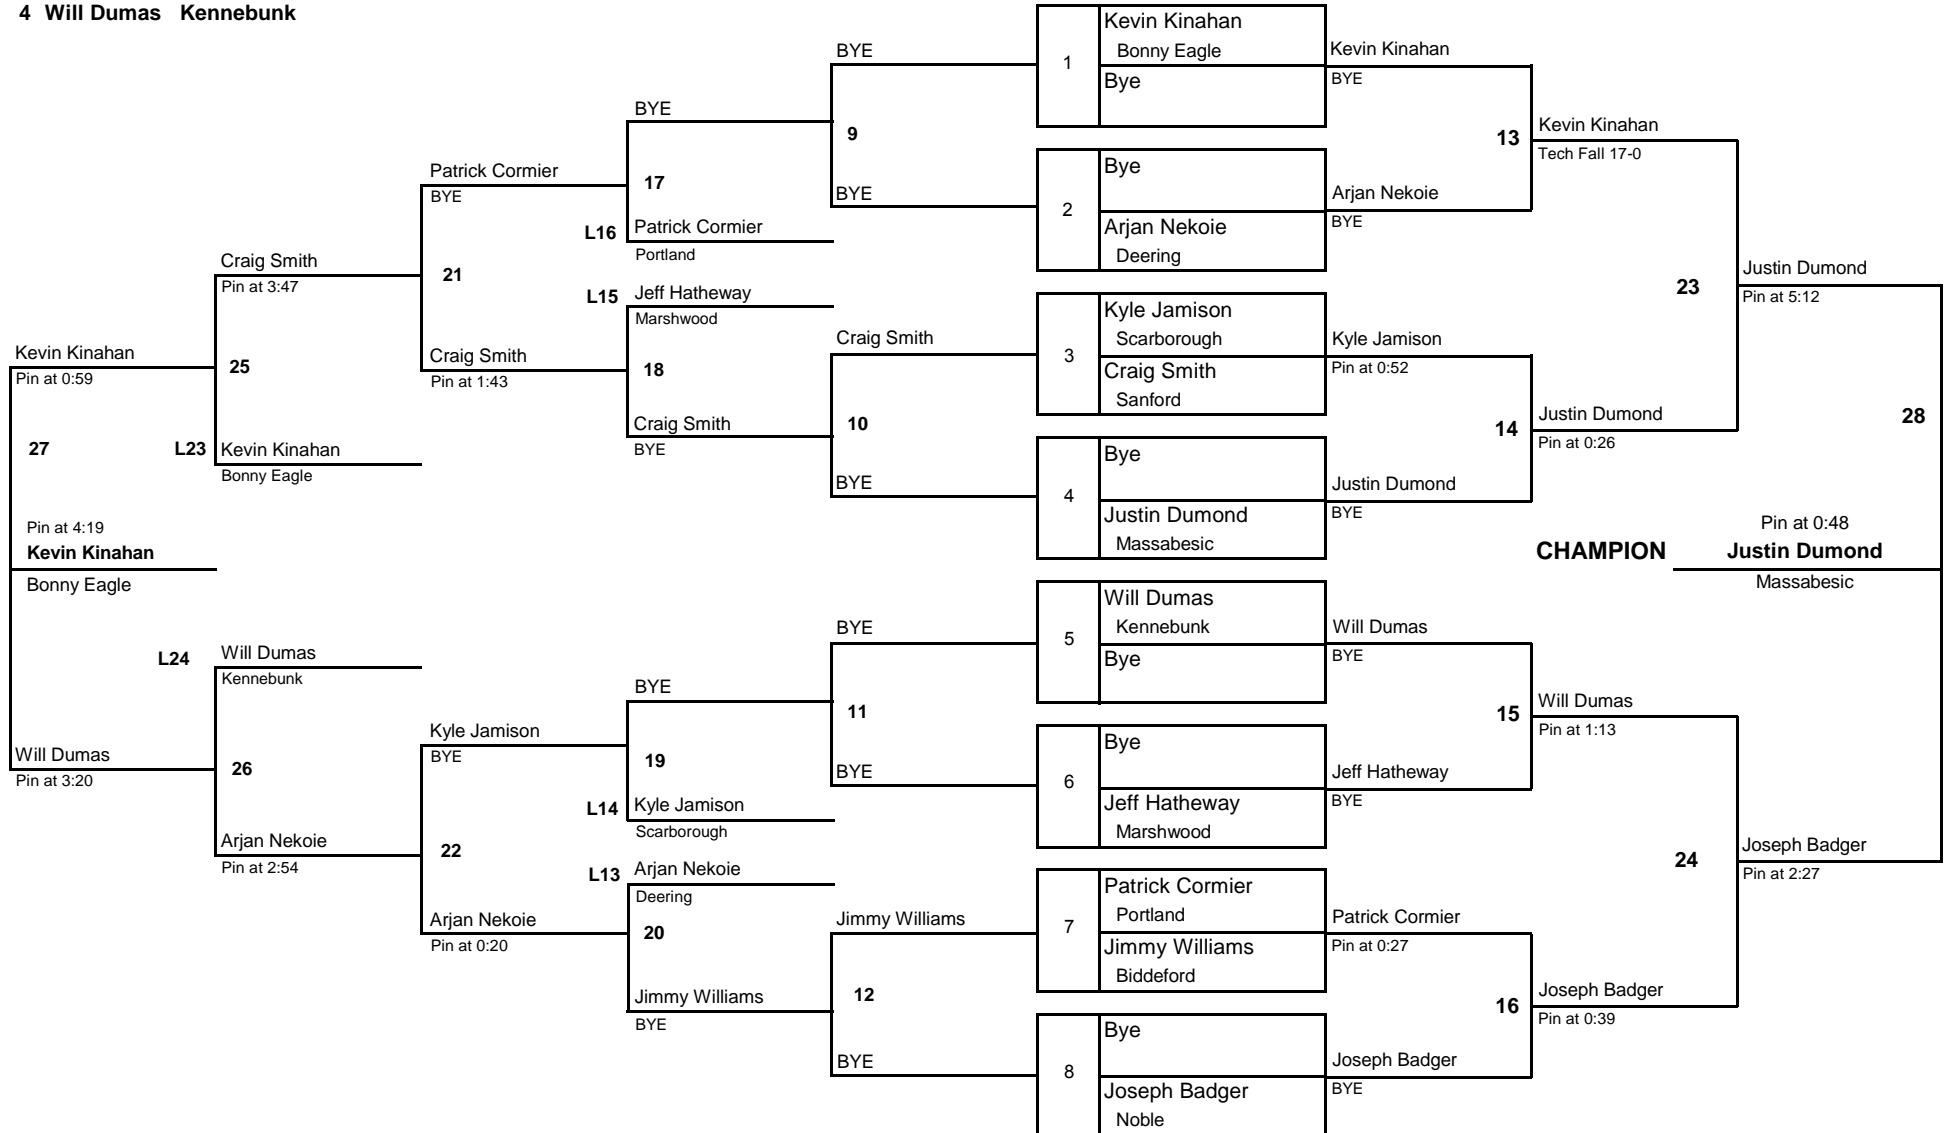

CLASS A WEST

DIVISION

140

WEIGHT

Class A West 2010 Regionals

February 6, 2010

- 1 Justin Dumond Massabesic
- 2 Joseph Badger Noble
- 3 Kevin Kinahan Bonny Eagle
- 4 Will Dumas Kennebunk