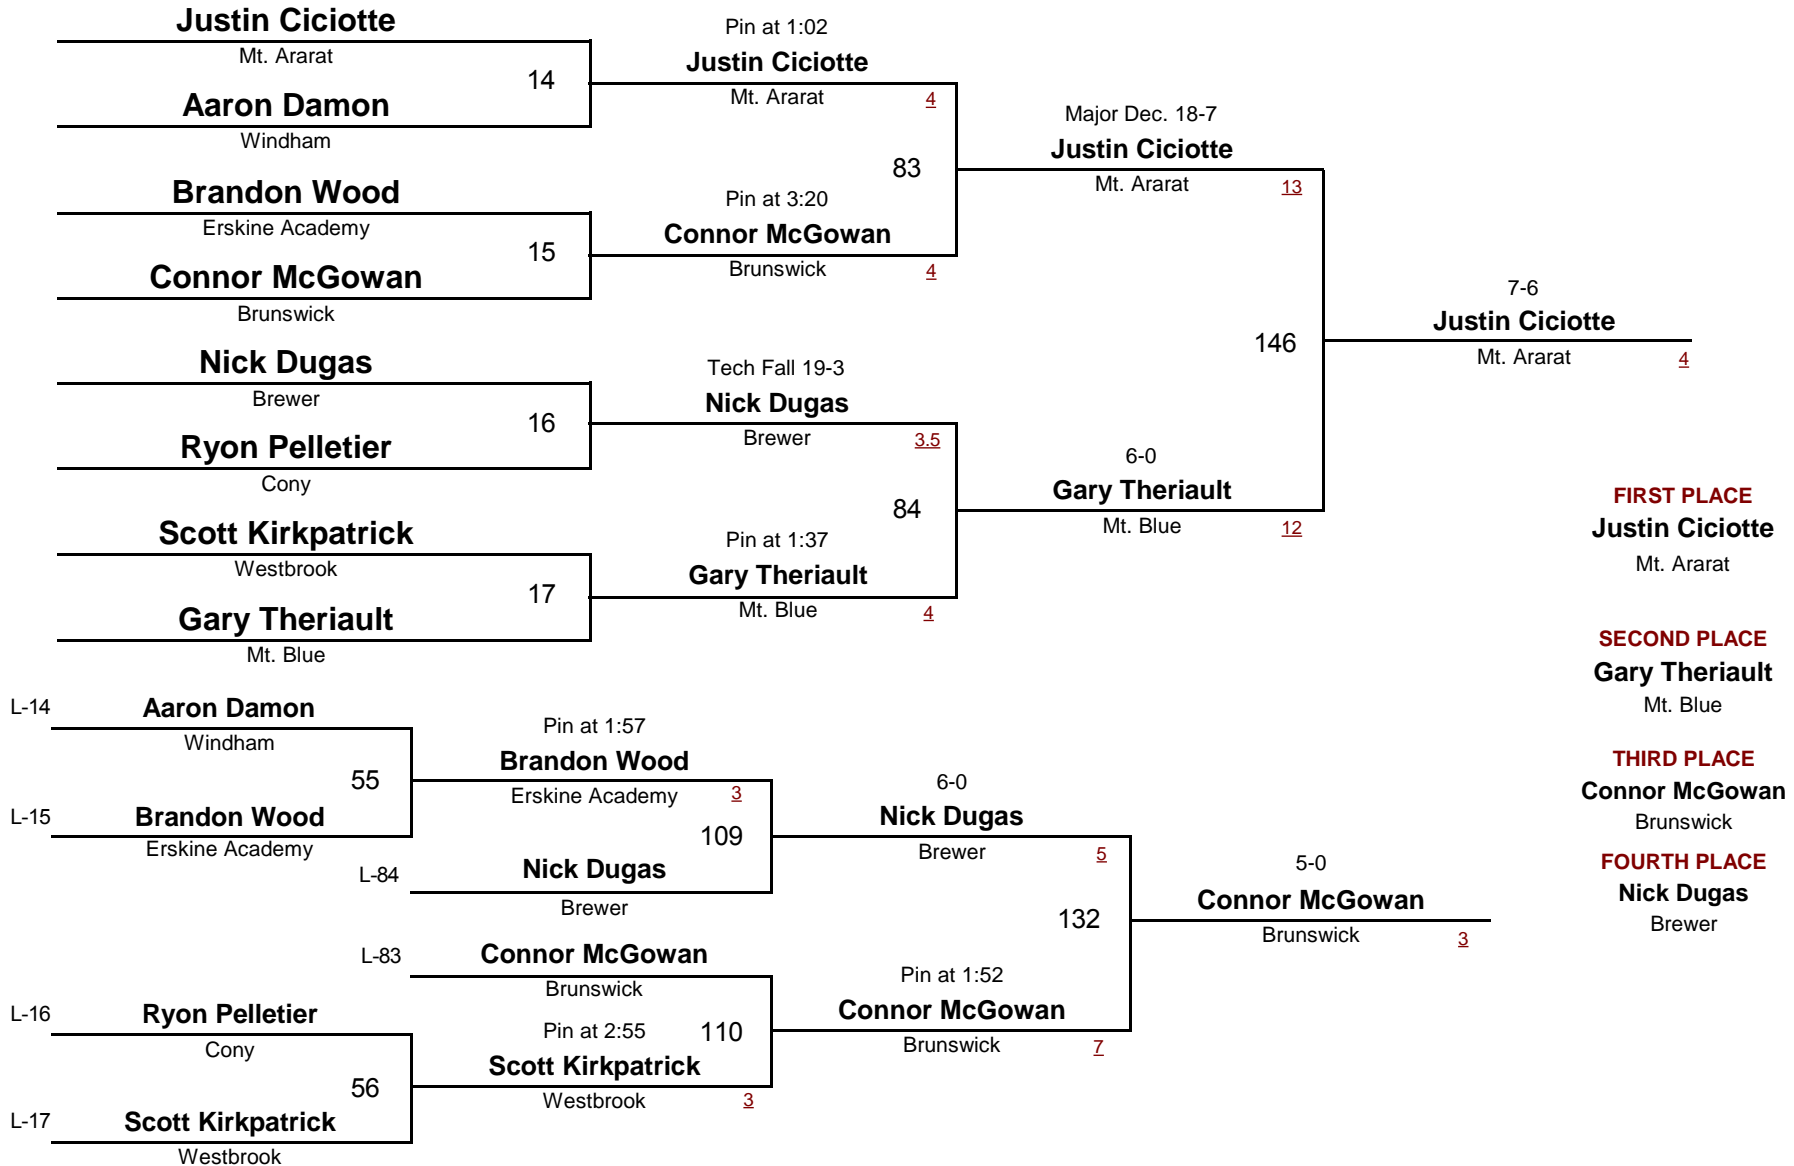

— 135
DIVISION WEIGHT

Maine Eastern Class A Regional Tournament - 2010

February 6, 2010