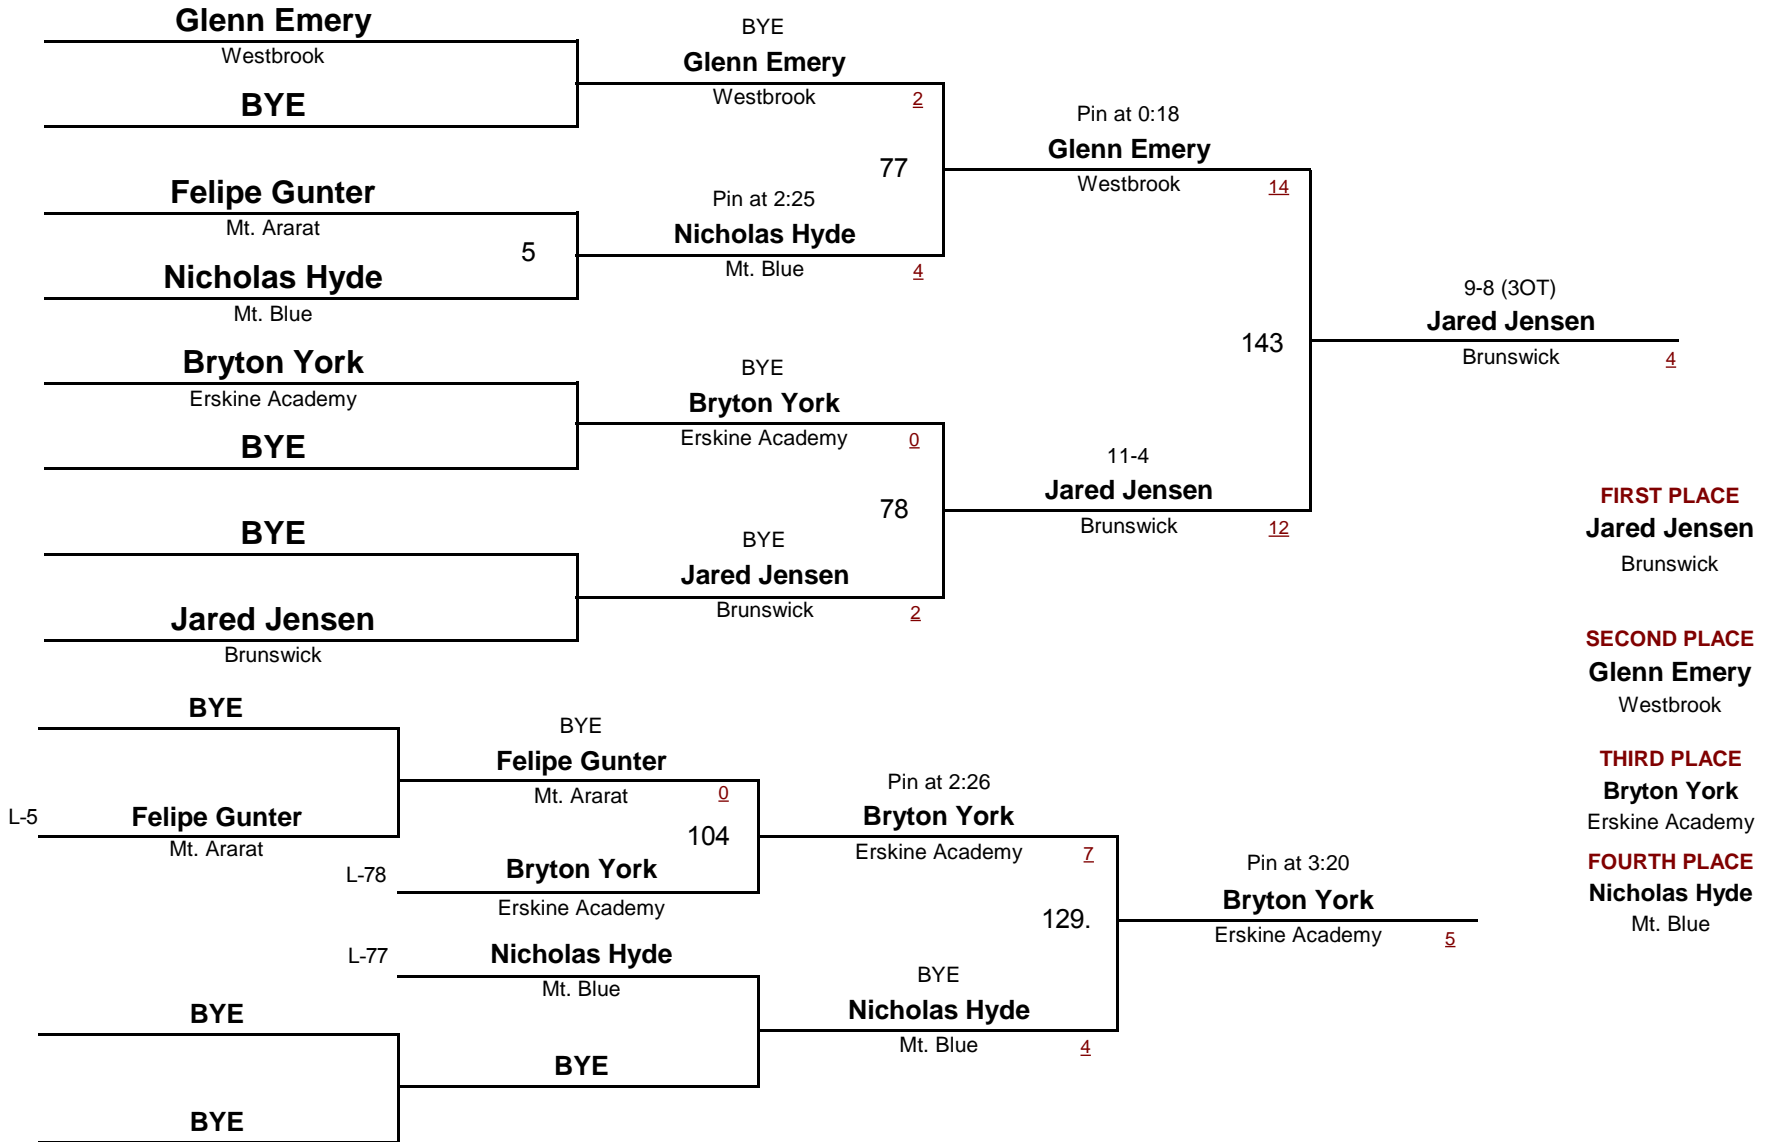

— 119
DIVISION WEIGHT

Maine Eastern Class A Regional Tournament - 2010

February 6, 2010