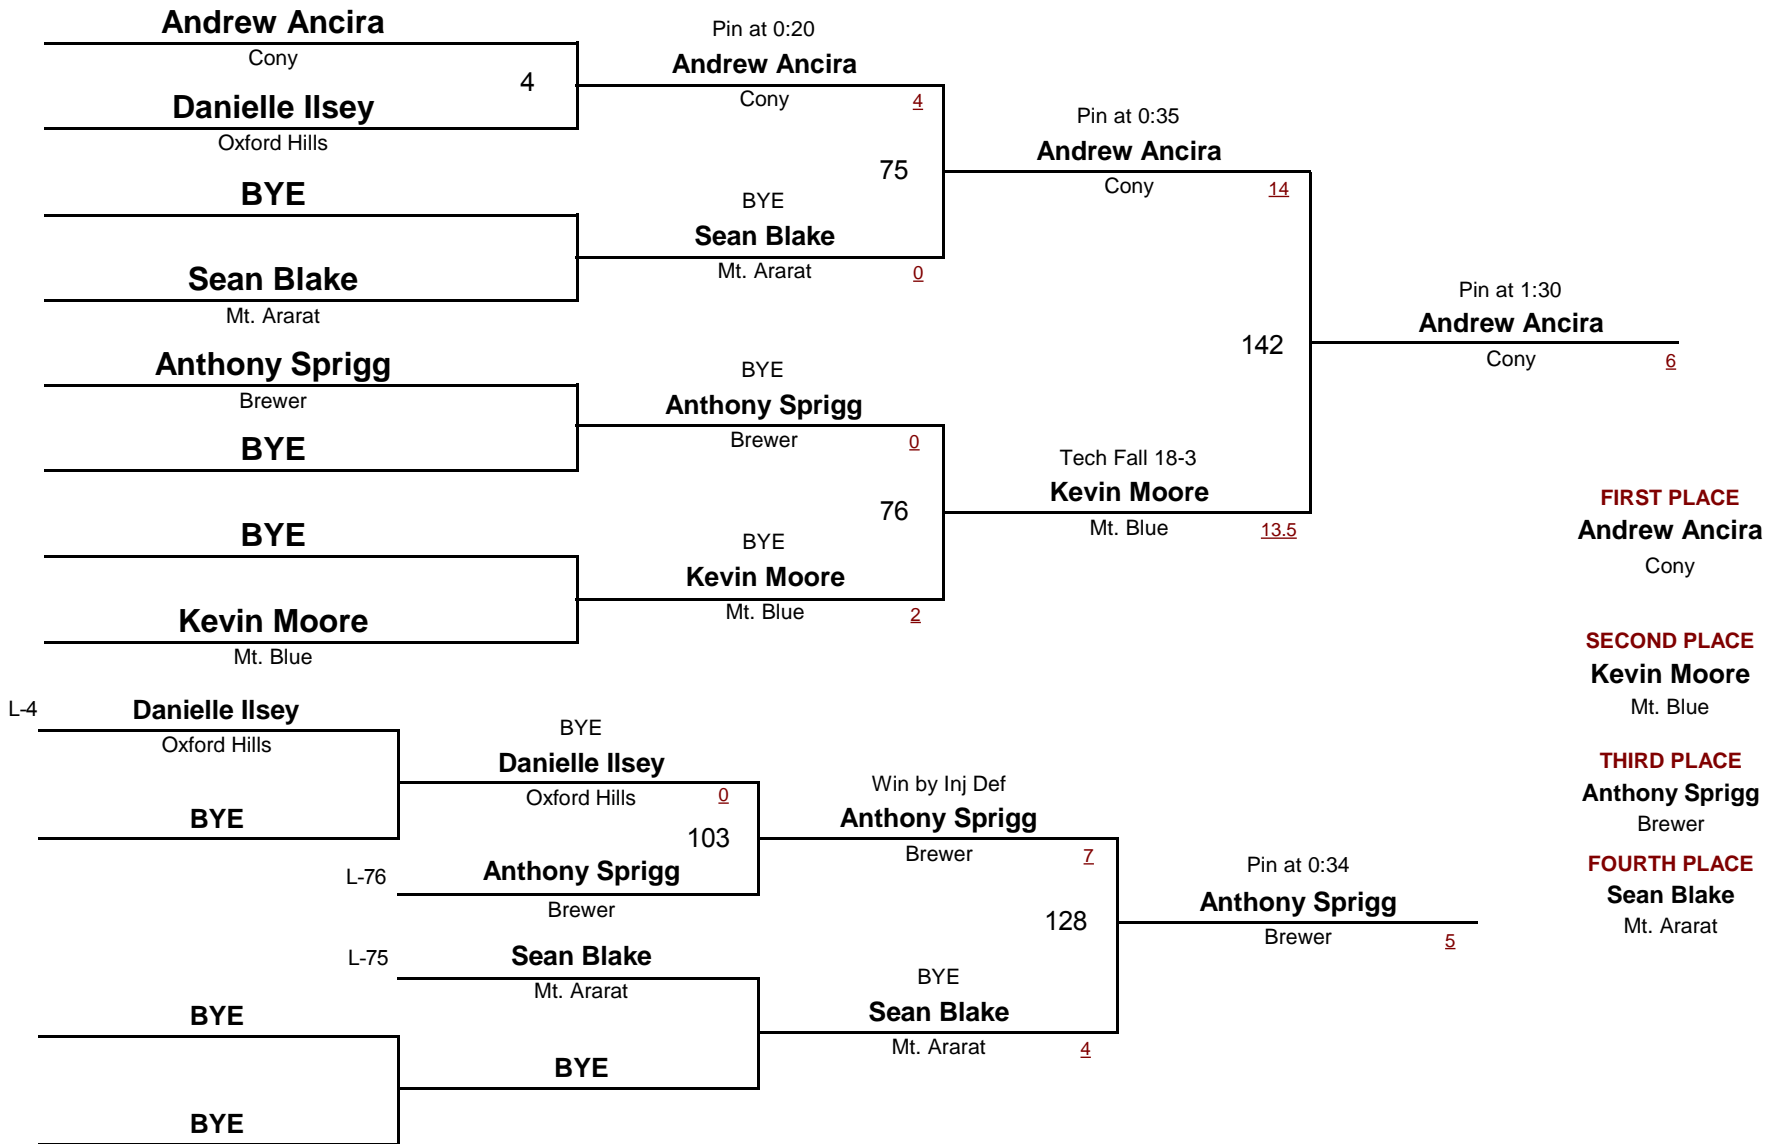

— 112
DIVISION WEIGHT

Maine Eastern Class A Regional Tournament - 2010

February 6, 2010