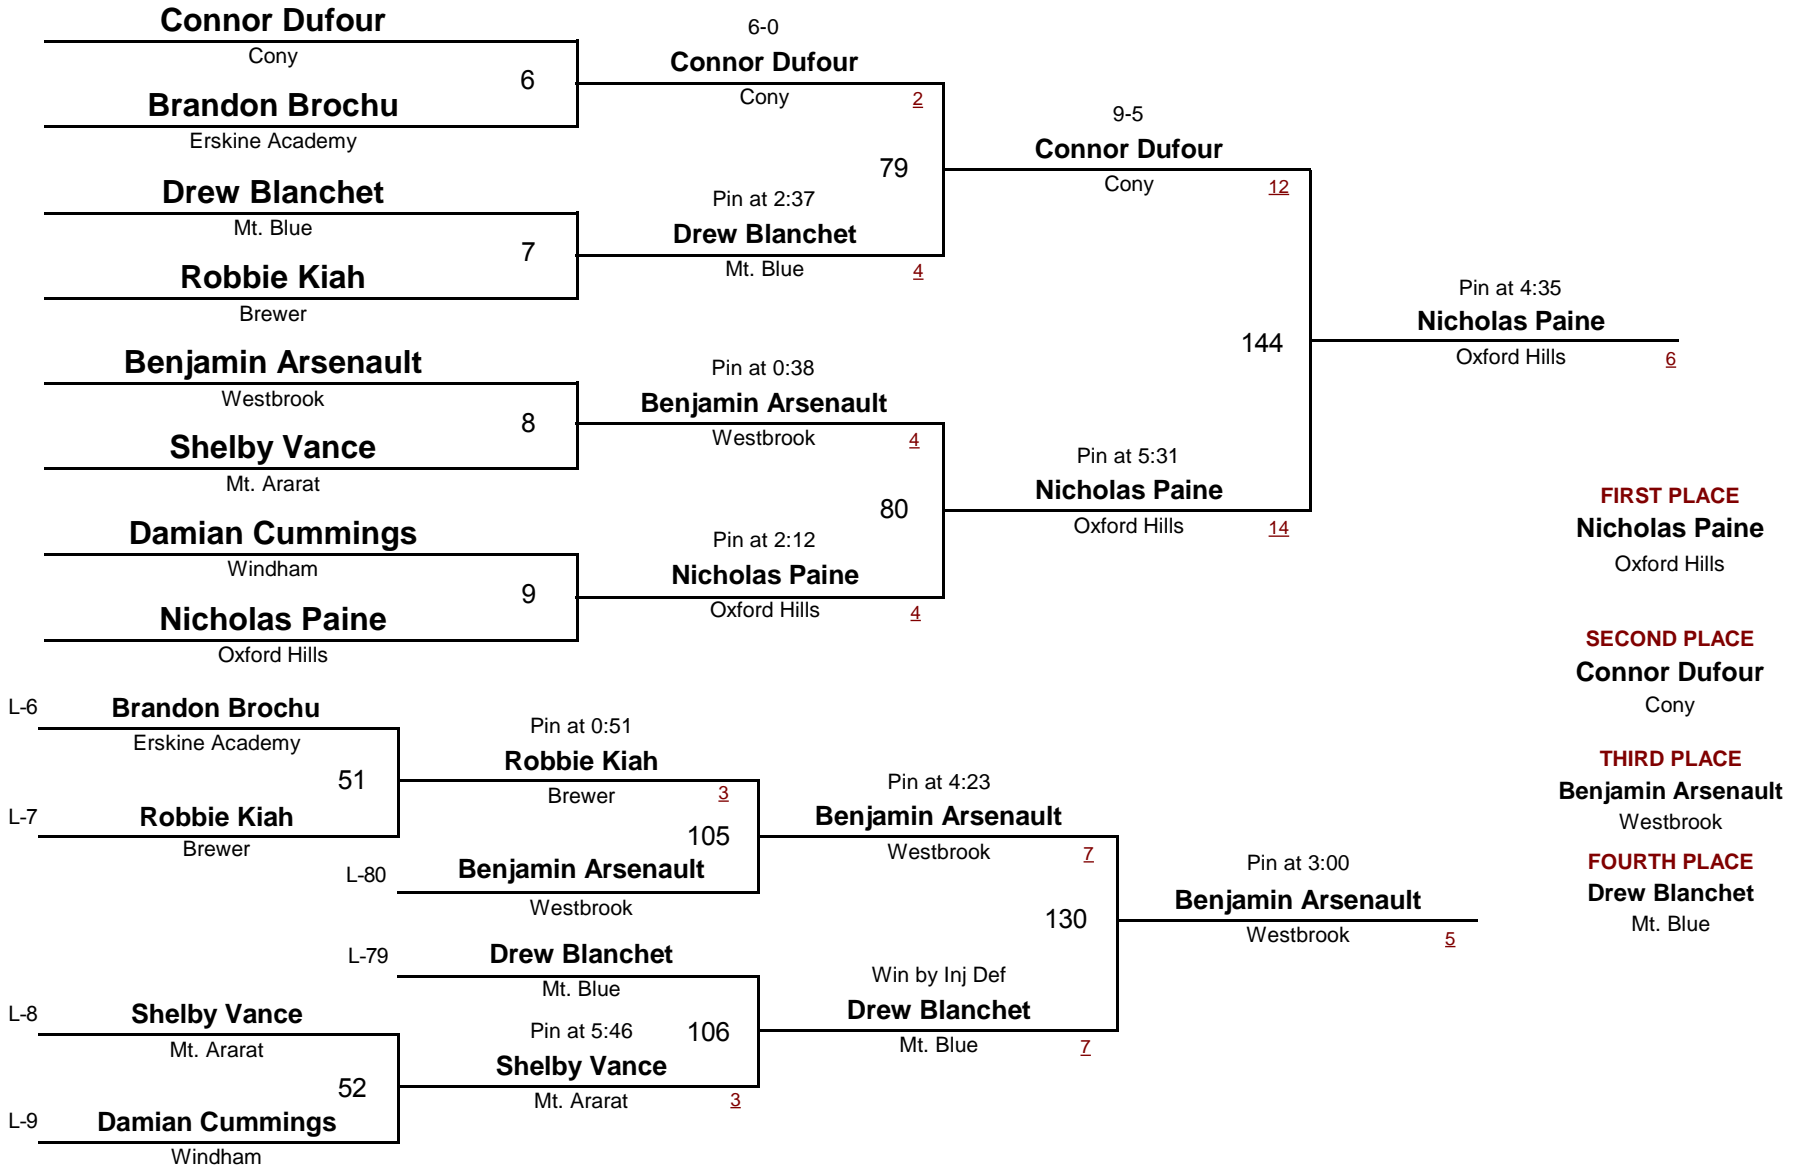

— 125
DIVISION WEIGHT

Maine Eastern Class A Regional Tournament - 2010

February 6, 2010