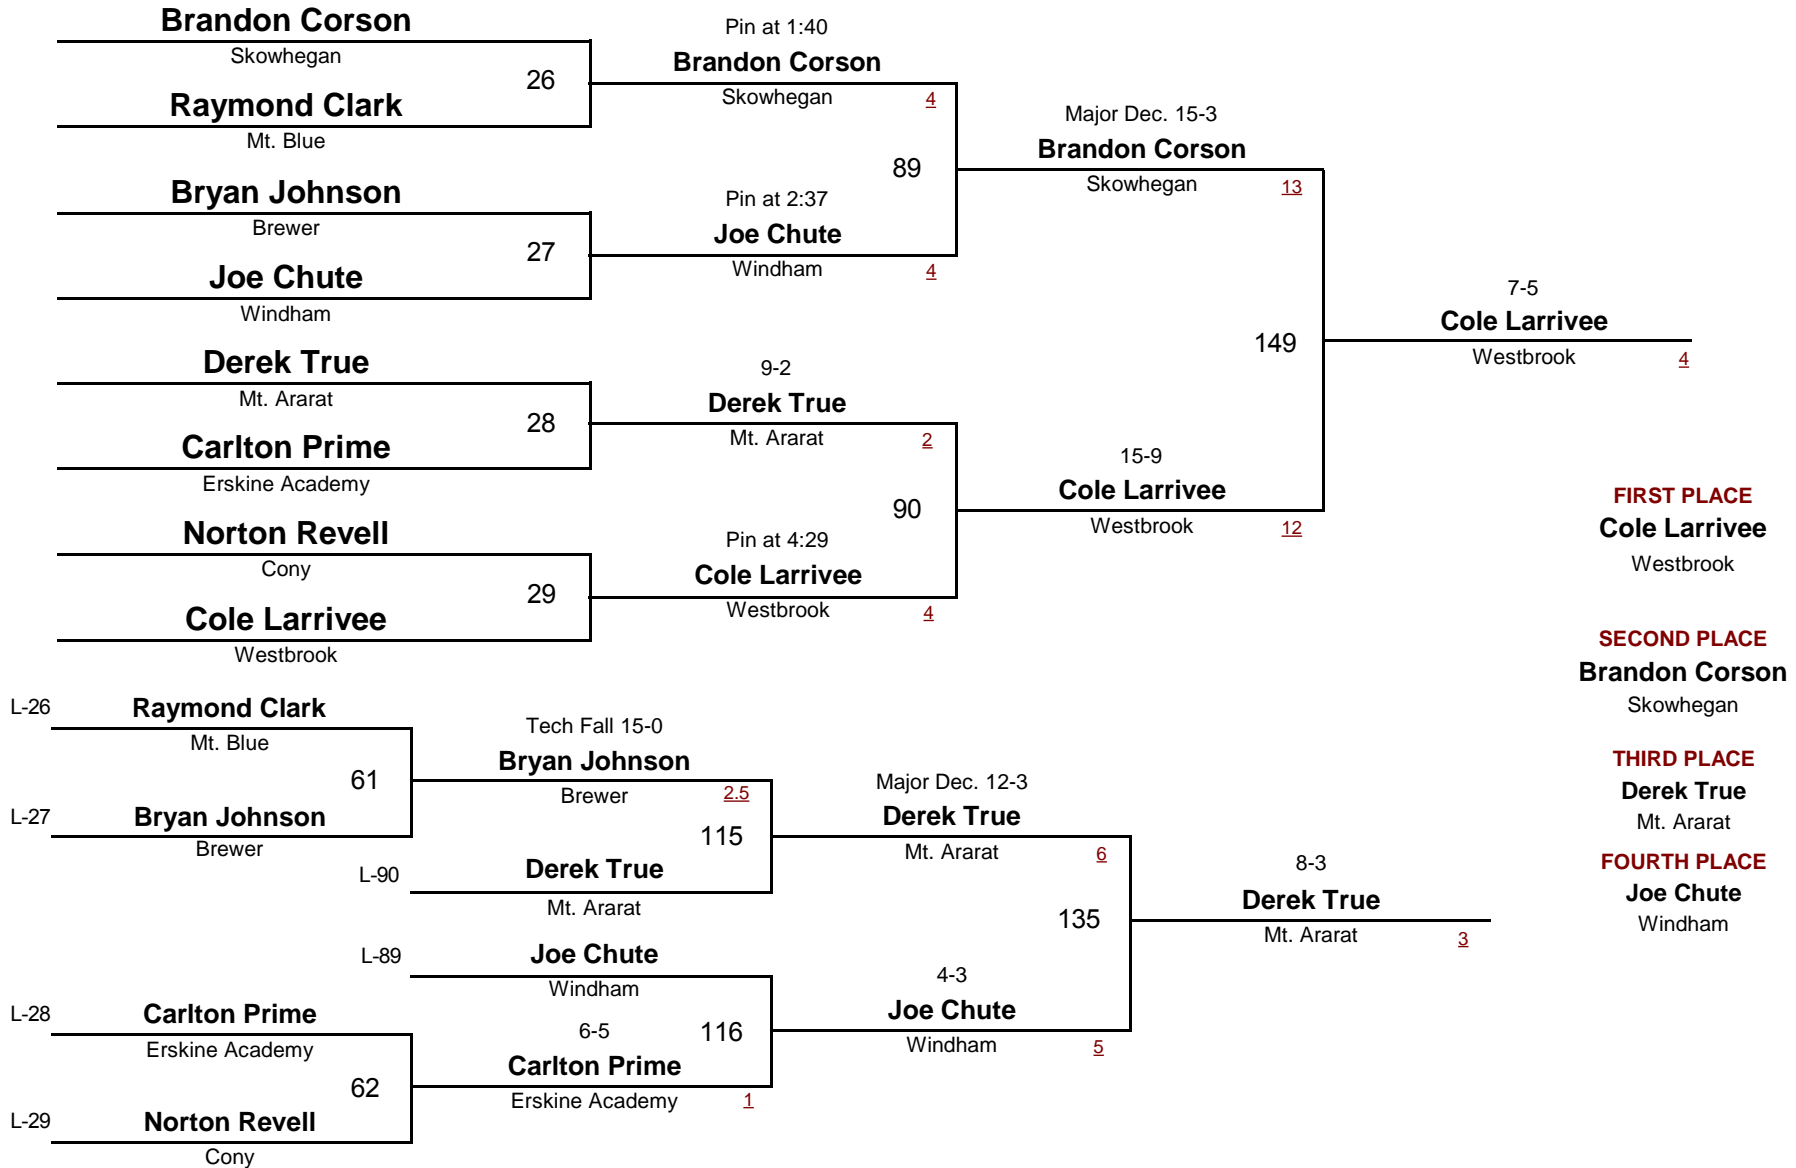

— **152**
DIVISION WEIGHT

Maine Eastern Class A Regional Tournament - 2010

February 6, 2010