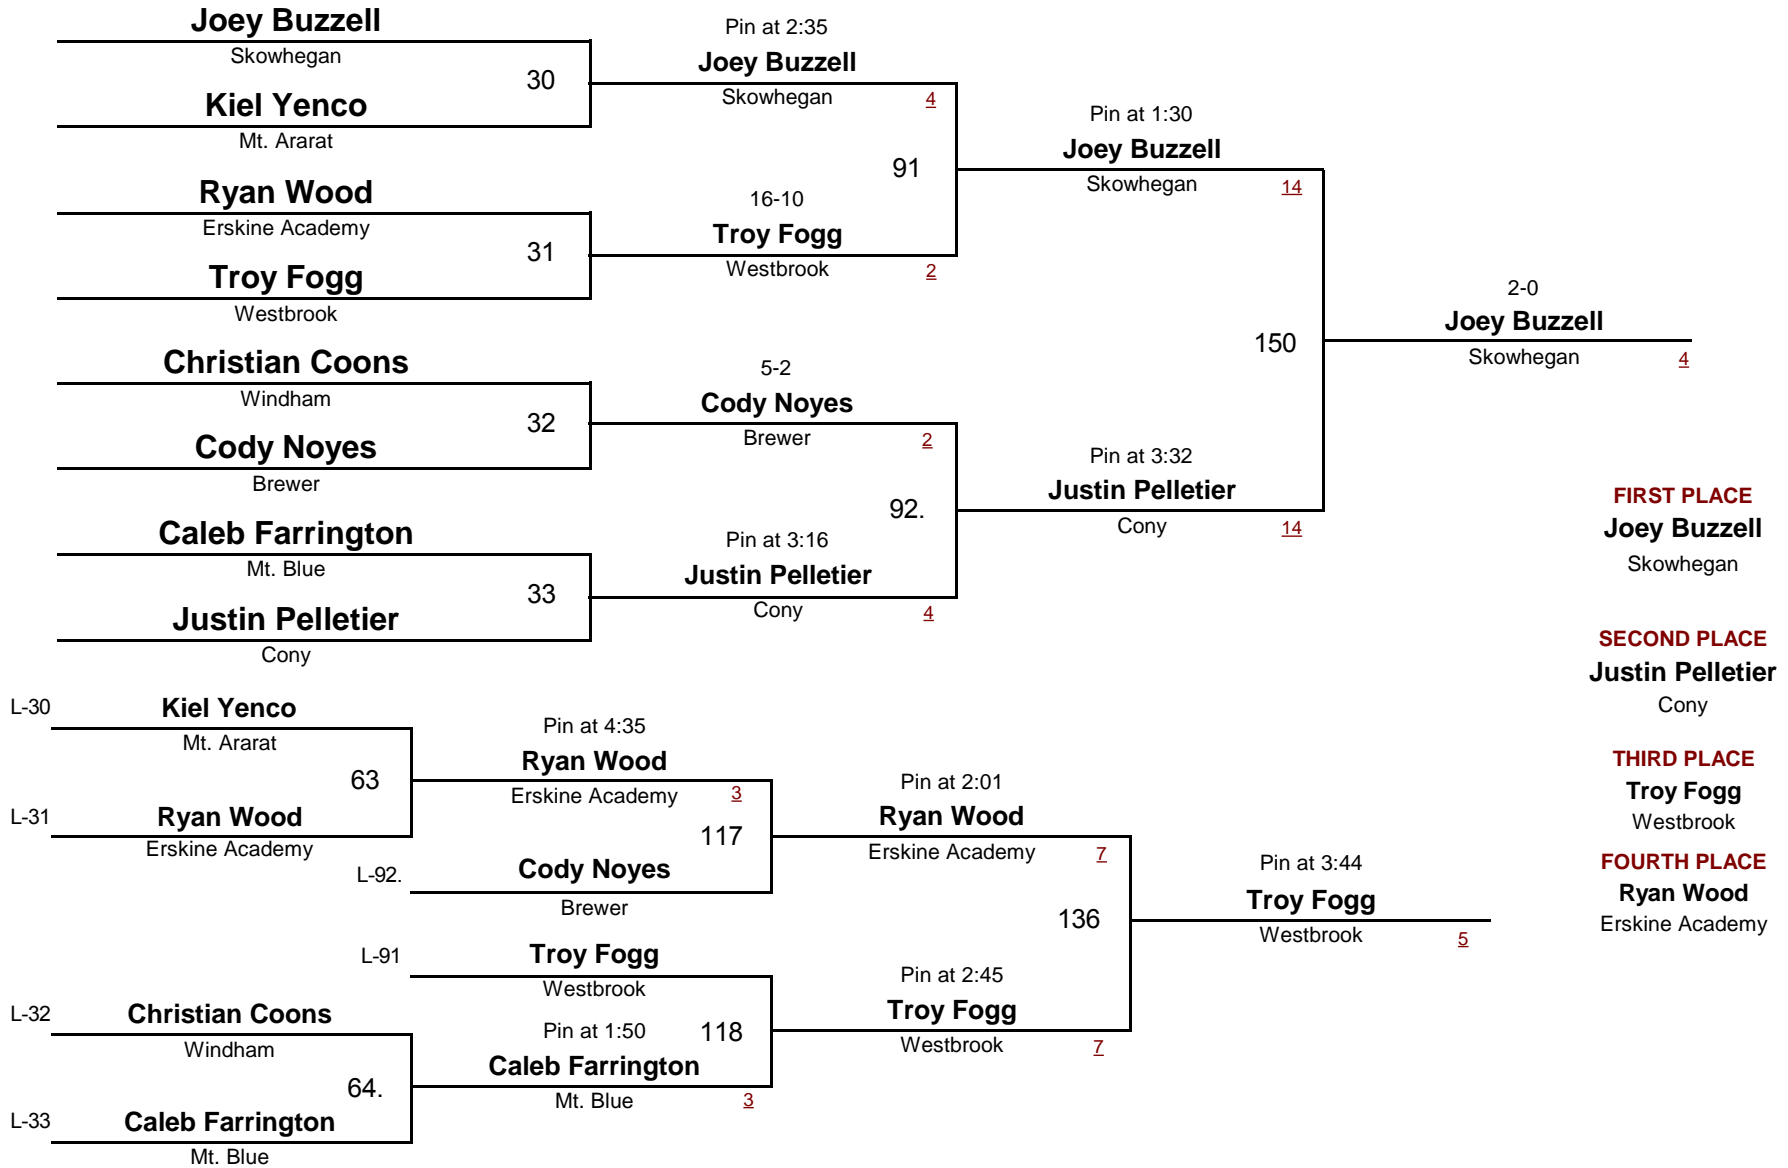

— **160**
DIVISION WEIGHT

Maine Eastern Class A Regional Tournament - 2010

February 6, 2010