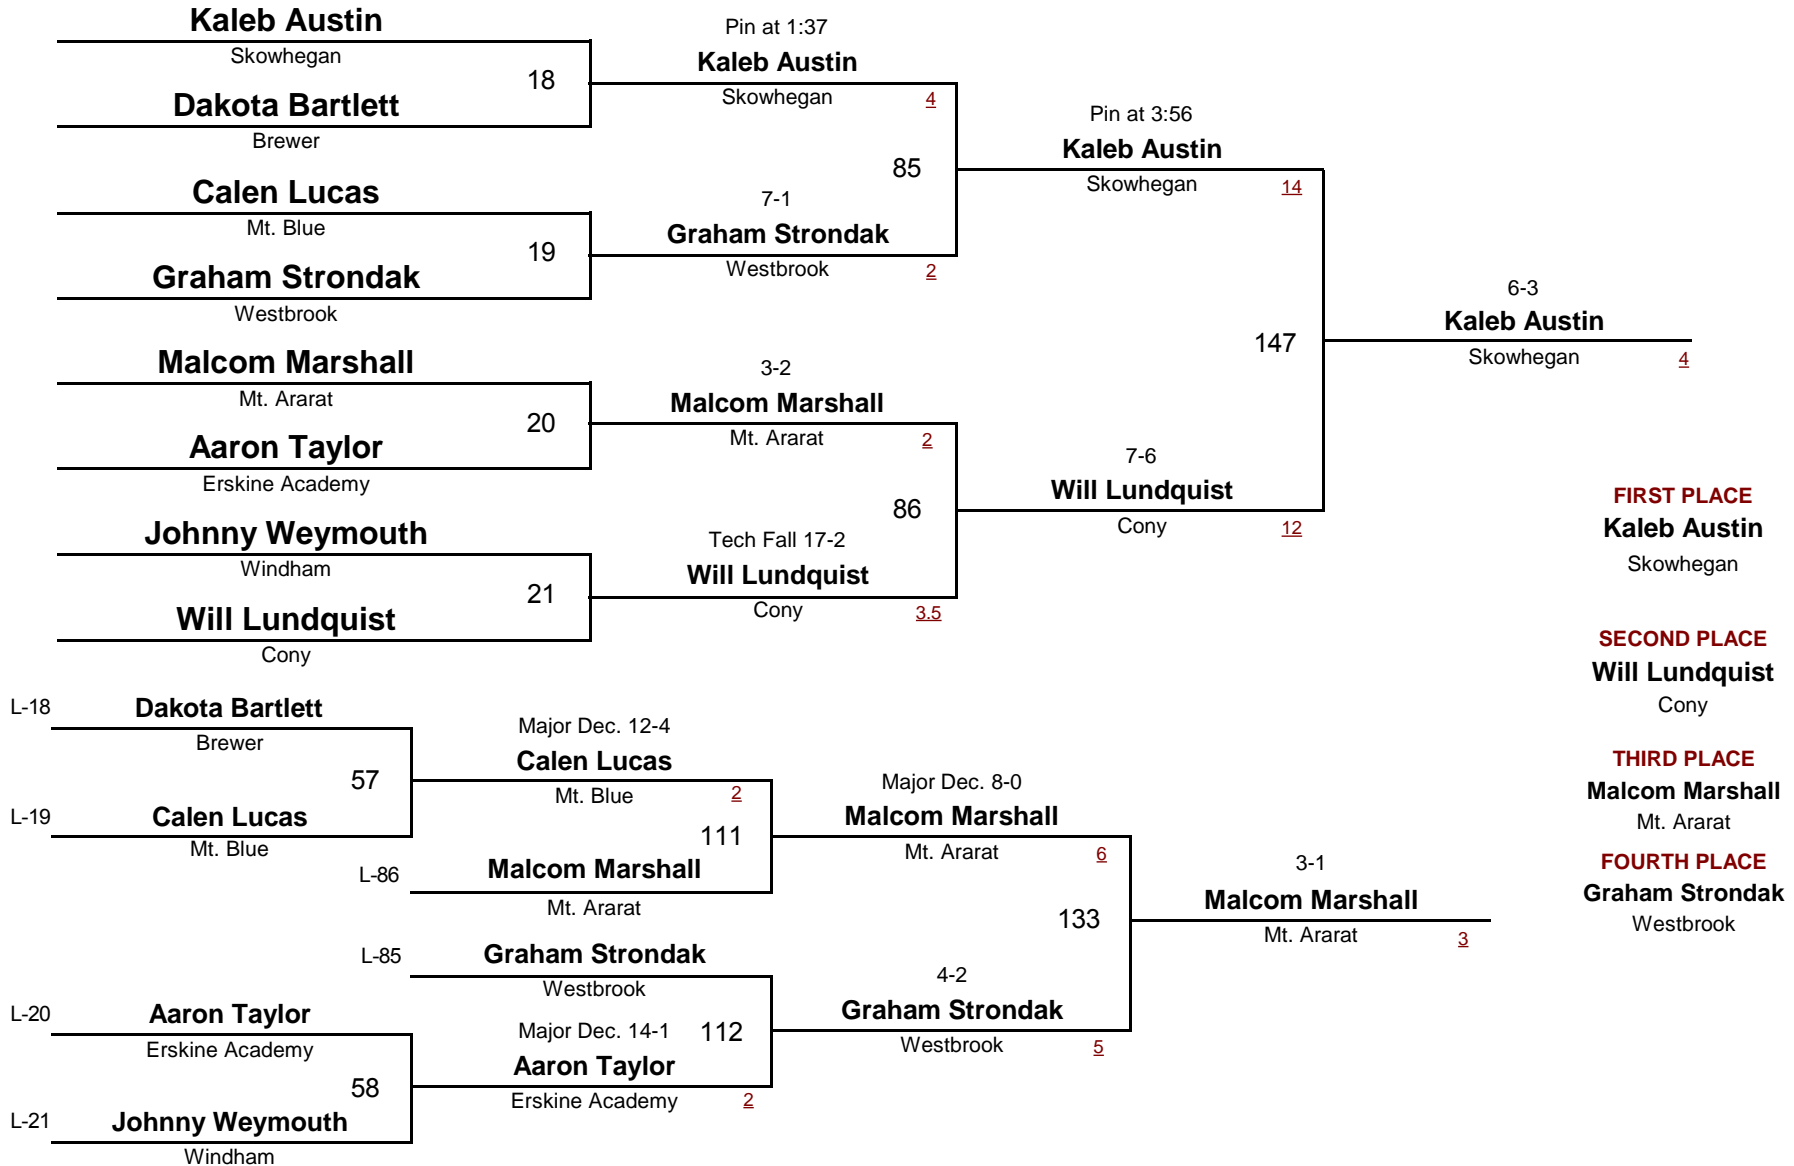

— **140**
DIVISION WEIGHT

Maine Eastern Class A Regional Tournament - 2010

February 6, 2010