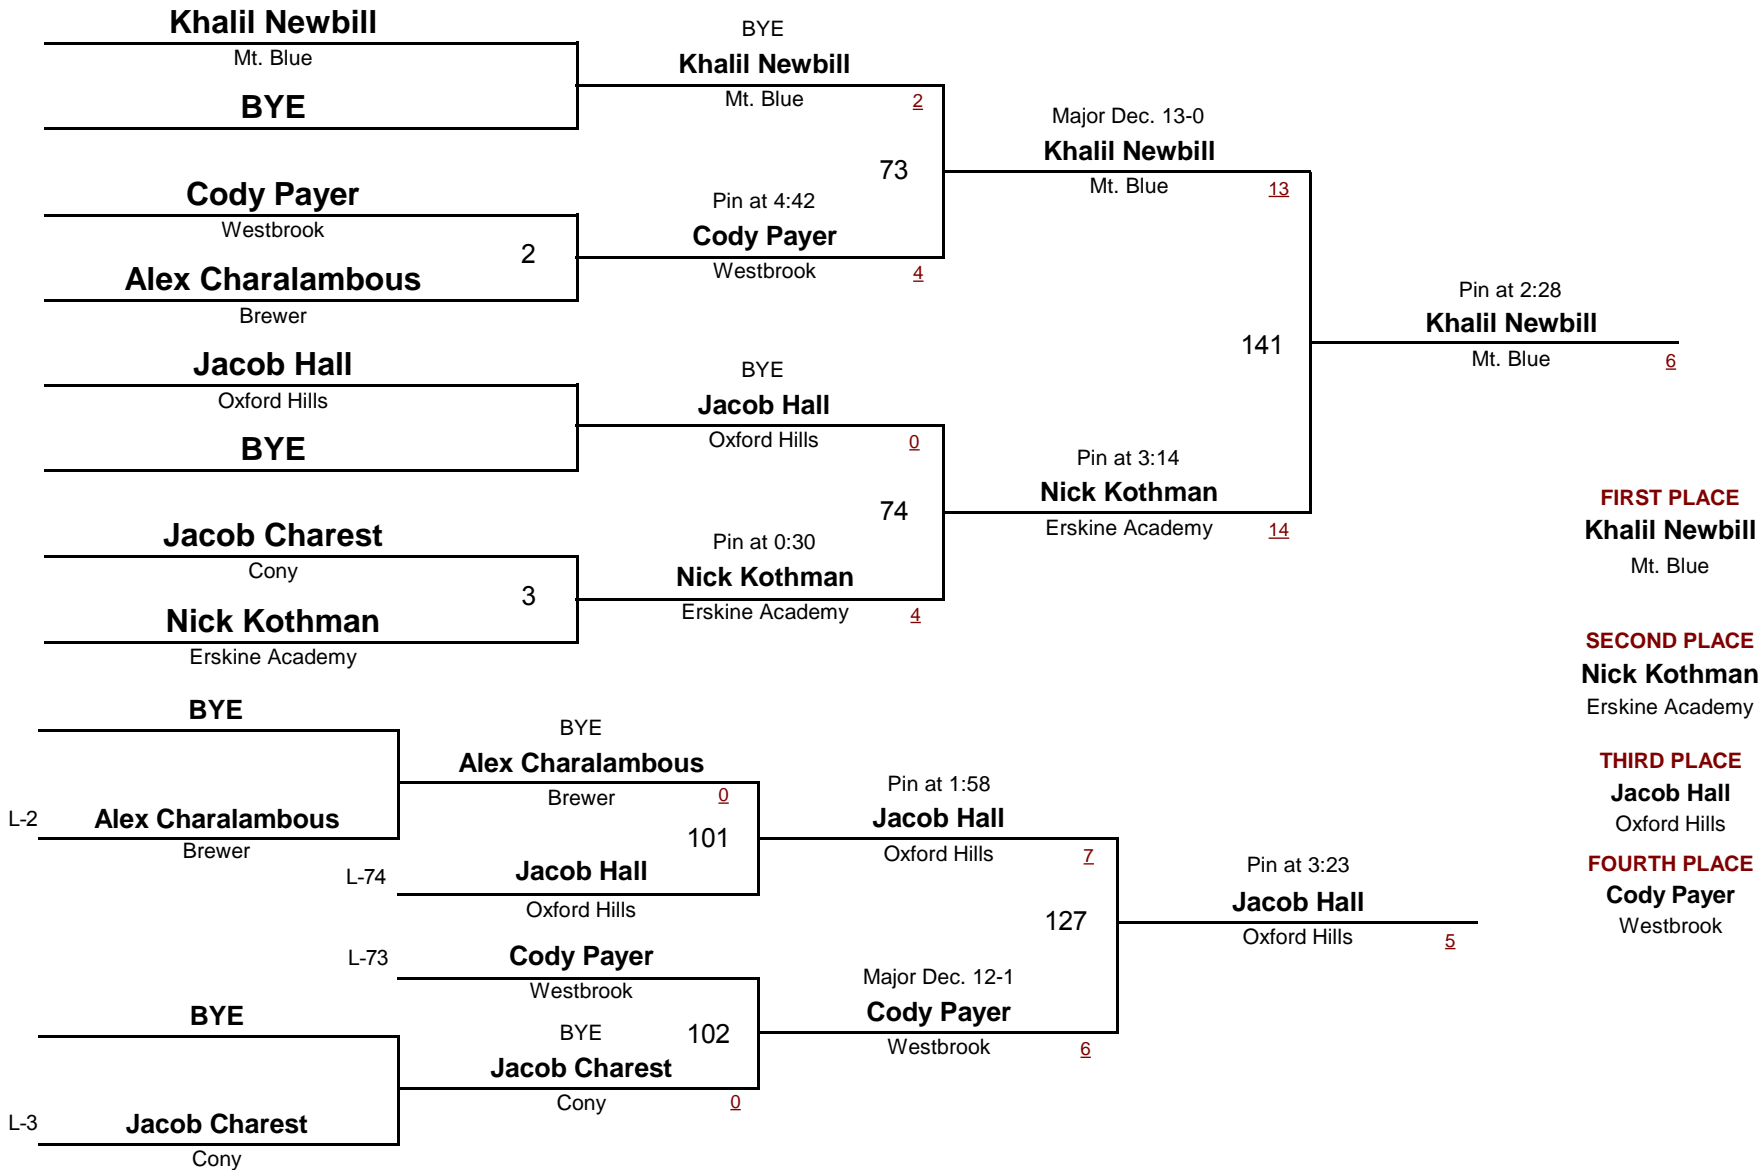

— **103**
DIVISION WEIGHT

Maine Eastern Class A Regional Tournament - 2010

February 6, 2010