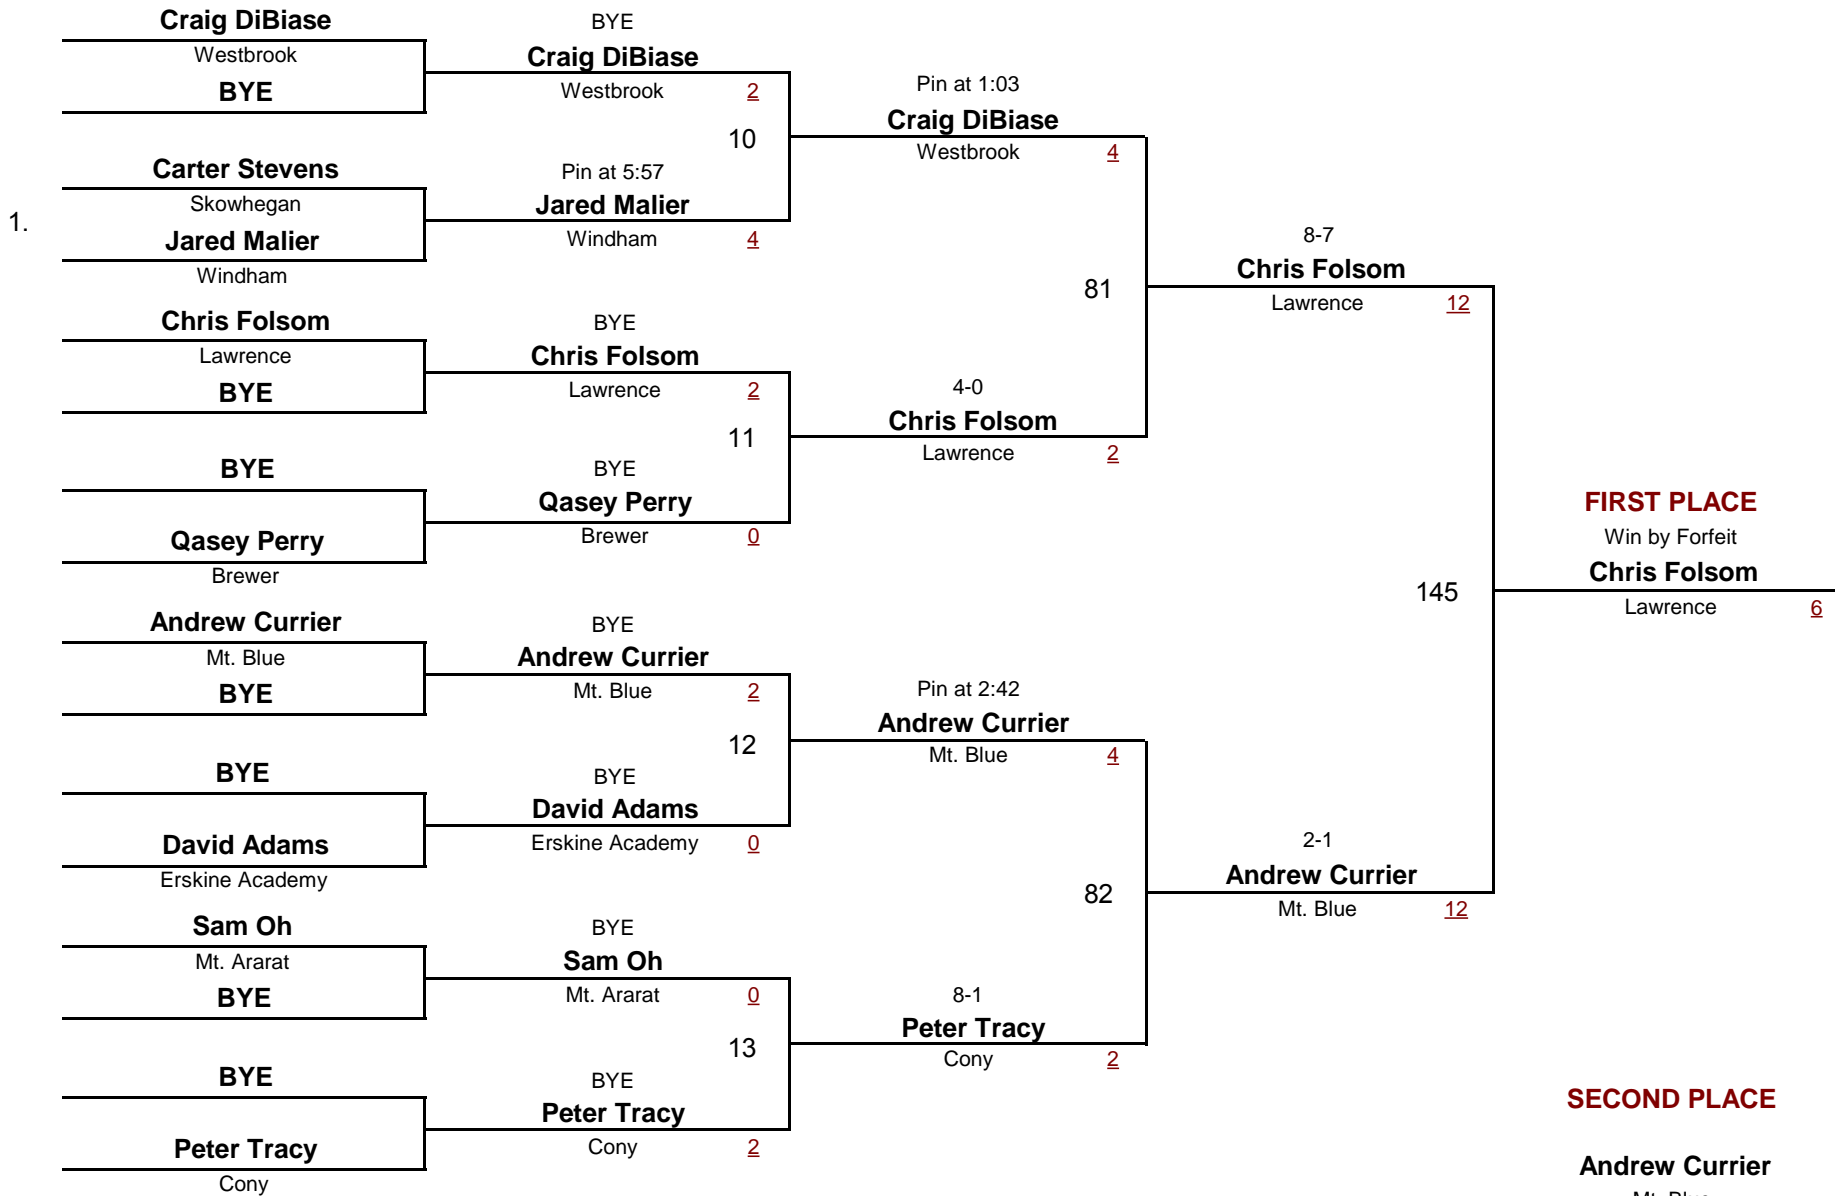

DIVISION

130

WEIGHT

Maine Eastern Class A Regional Tournament - 2010

February 6, 2010

Championship Rounds