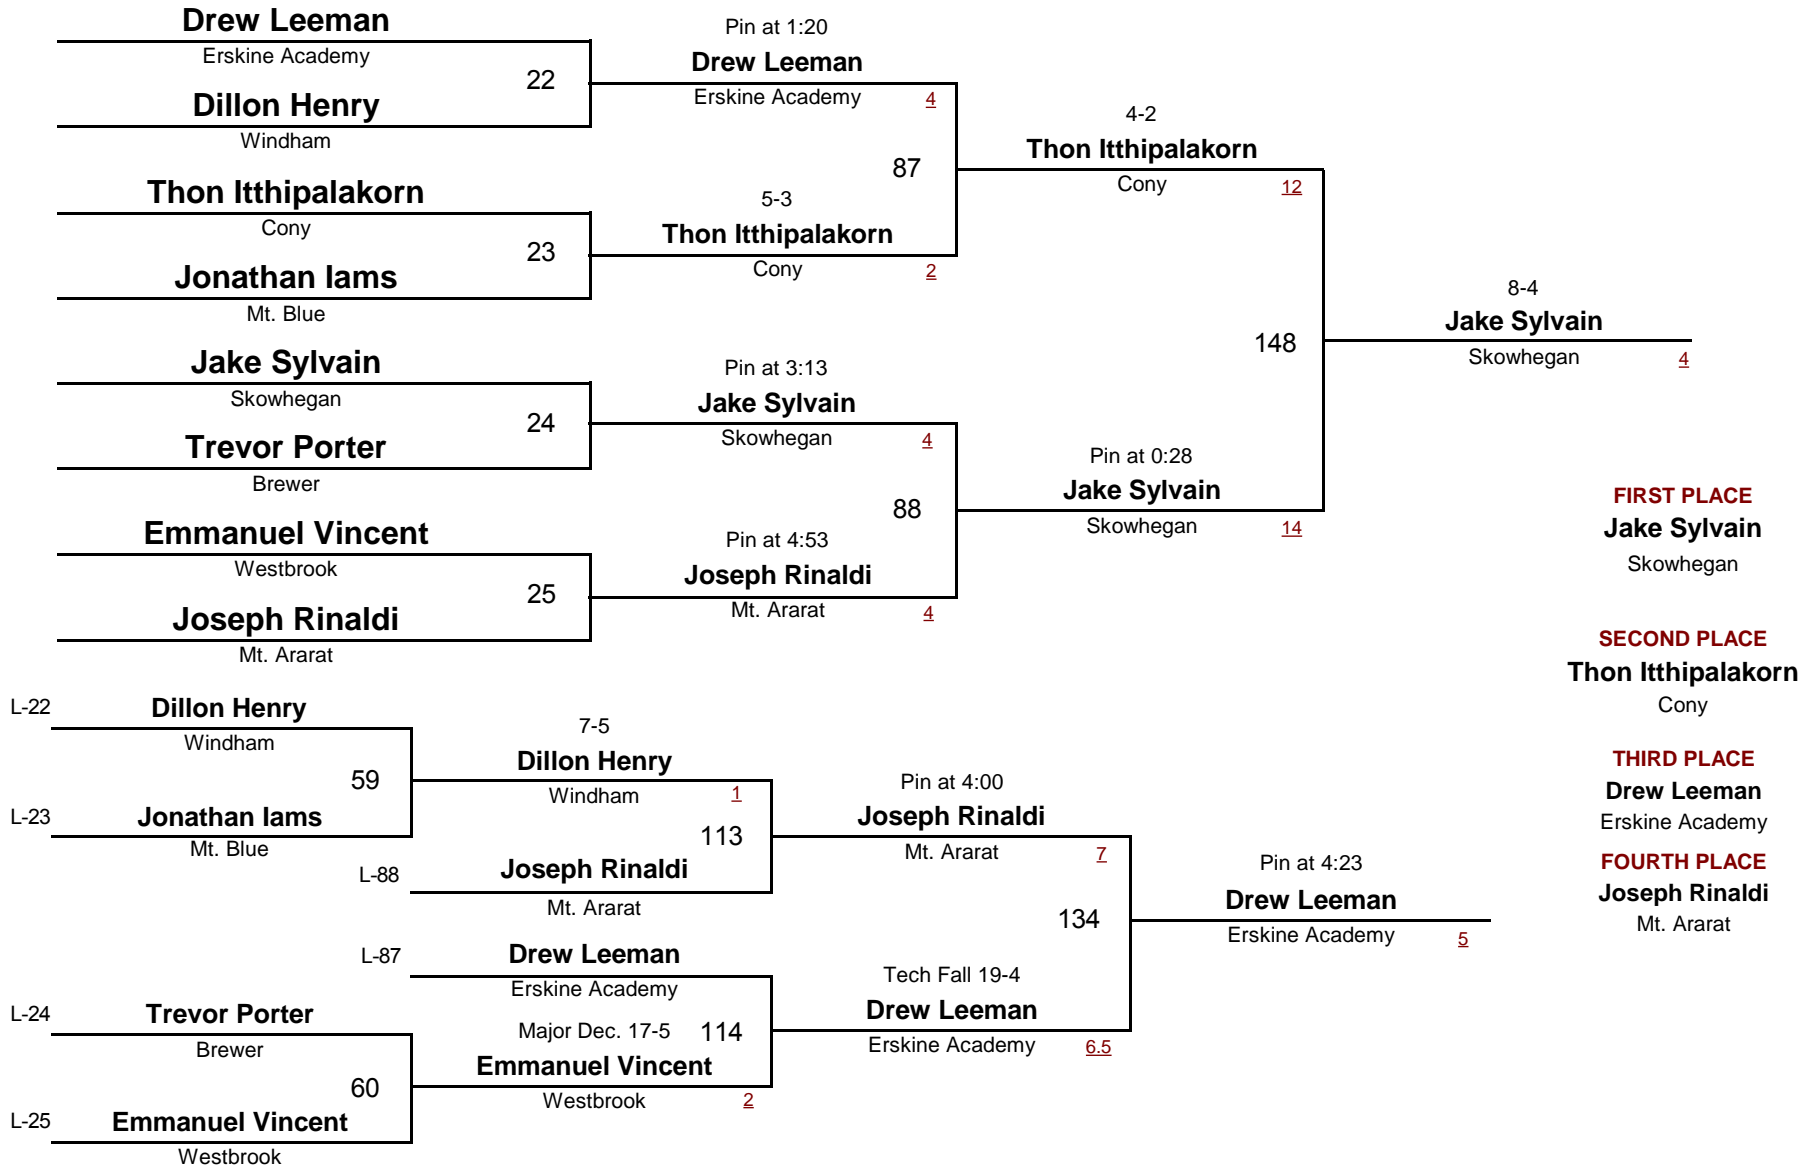

— 145
DIVISION WEIGHT

Maine Eastern Class A Regional Tournament - 2010

February 6, 2010